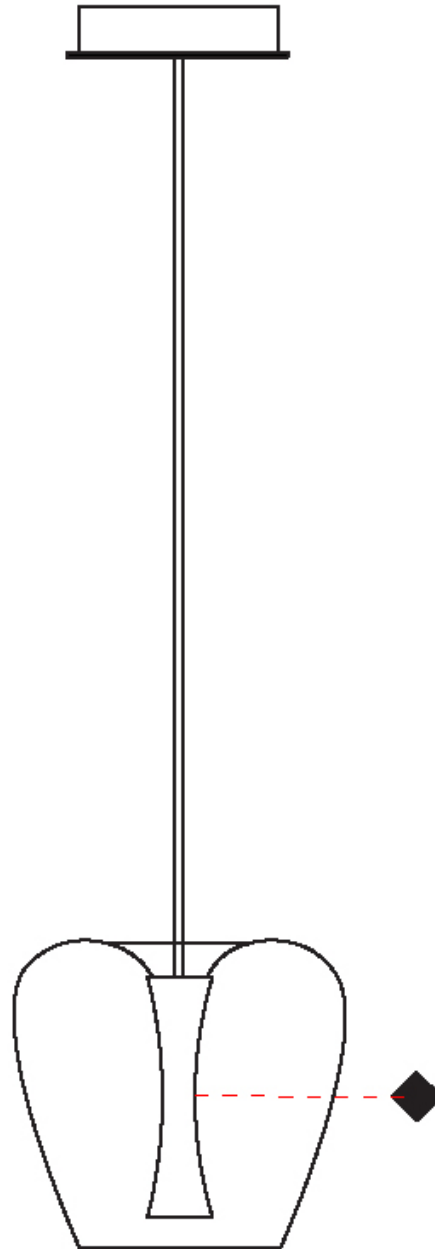

APPLE MOOD STANDARD SUSPENSION

D101797-

PROJECT	_____
TYPE	_____
SPECIFIER	_____
QUANTITY	_____
DATE	_____

D