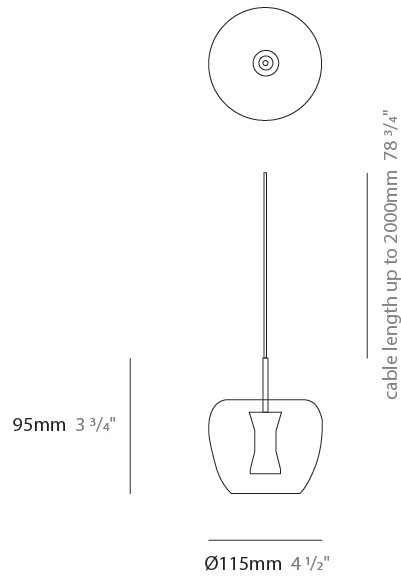

APPLE MOOD MODULAR SUSPENSION

D10APMS-MOD-SYS

base number

1. To build a product code in our configurator select the specify button on the base model # product page
2. To build a manual product code on this datasheet choose from the options listed below in blue font and add the suffix to the base model #

GENERAL

Series: Apple Mood
Subseries: Apple Mood Modular
Partner: Quasar
Division: Design
Installation: Suspension
Product Type: Clusters
Mounting Location: Ceiling

PHYSICAL

Fixture Material: Metal
Primary Material: Glass

ELECTRICAL

Lamp Type: LED
Dimming: Non-Dimming / Phase Dimming (120Vac only) / 0-10V Dimming
Driver Included: No
Driver Location: See canopy components
Driver Type: Constant Voltage - Universal
Driver Class: Class 2
Input Voltage (V): 120 - 277
Output Voltage (V): 12
Upon Request: Dimming has minimum quantity requirements.

LED

Lamp Life (hrs): 50000

OPTICAL

RATINGS AND CERTIFICATIONS

Certified By: Certified for North American Standards
IP rating: IP20