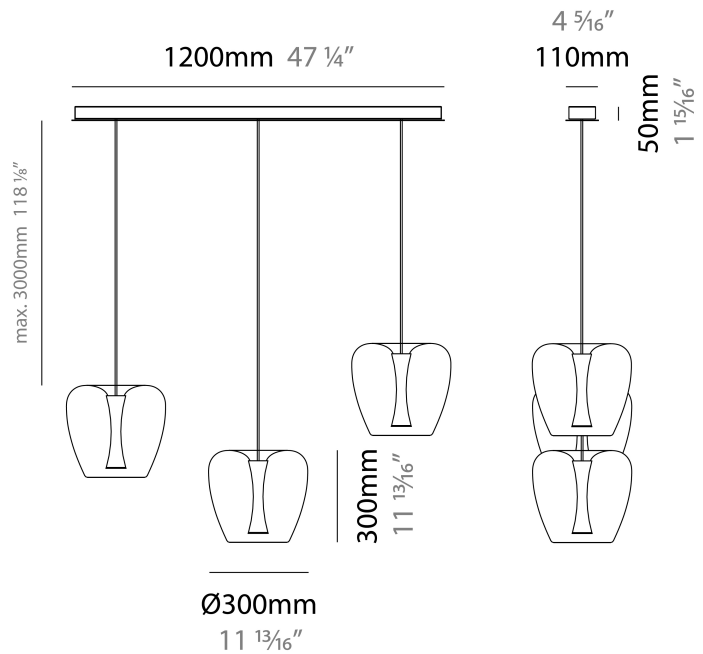

base number Finish
Options

1. To build a product code in our configurator select the specify button on the base model # product page
2. To build a manual product code on this datasheet choose from the options listed below in blue font and add the suffix to the base model #

GENERAL

Series: Apple Mood
Subseries: Apple Mood 3 Light
Partner: Quasar
Division: Design
Installation: Suspension
Product Type: Pendant
Mounting Location: Ceiling
Light Distribution: Downlight

PHYSICAL

Shape: Dome
Diameter (mm): 300
Diameter (in): 11 ¹³/₁₆"
Length (mm): 1200
Length (in): 47 ¹/₄"
Height (mm): 300
Height (in): 11 ¹³/₁₆"
Max. Overall Height (mm): 3300
Max. Overall Height (in): 129 ¹⁵/₁₆"
Weight (kg): 15
Weight (lbs): 33.07
Diffuser: Clear Glass
Fixture Finish: PAL / BRA / COP / BLK / GRN / RED
Holder Finish: BCH
Fixture Material: Glass / Aluminum
Primary Material: Glass
Cable Details: 3000mm Cable - Black

ELECTRICAL

Lamp Type: LED
Input Wattage (W): 32.1
Total Output Wattage (W): 27.3
Dimming: Non-Dimming / Phase Dimming (120vac Only)
Driver Included: Yes
Driver Location: Integrated
Driver Type: Constant Current - 120/277Vac
Driver Class: Class 2
Input Voltage (V): 120 - 277
Constant Current (MA): 280

LED

Number of LEDs: 3
Color Temperature (°K): 2700
Max. Delivered Lumen (lm): 3780
CRI: >90 CRI
Lamp Life (hrs): 50000

OPTICAL

RATINGS AND CERTIFICATIONS

Certified By: Certified for North American Standards
IP rating: IP20