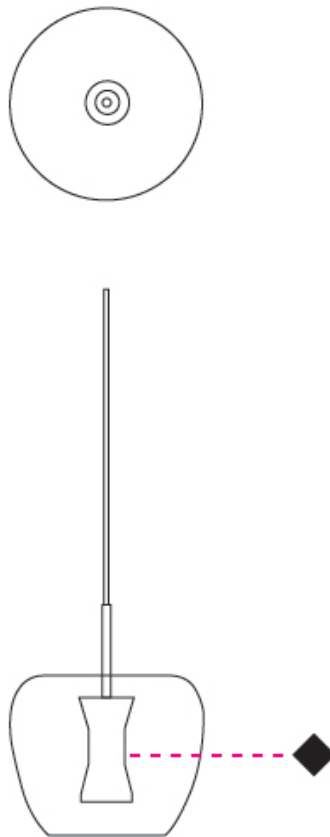

APPLE MOOD MODULAR SUSPENSION

D10APMS-MOD-SYS

PROJECT

TYPE

SPECIFIER

QUANTITY

DATE

D