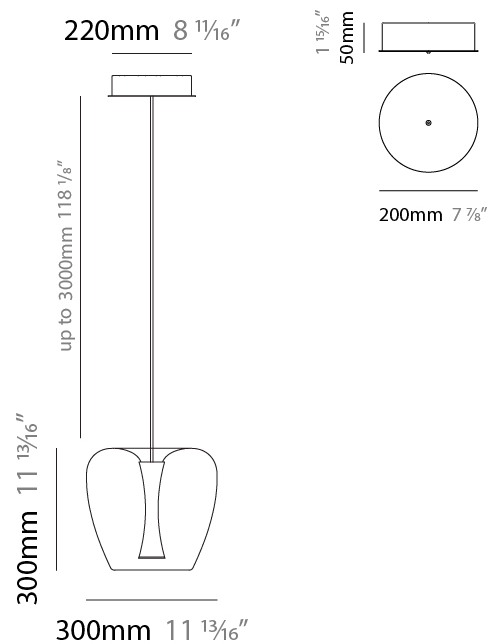

APPLE MOOD STANDARD SUSPENSION

D101797-

base number   Finish
Options

1. To build a product code in our configurator select the specify button on the base model # product page
2. To build a manual product code on this datasheet choose from the options listed below in blue font and add the suffix to the base model #

GENERAL

Series: Apple Mood
Subseries: Apple Mood Standard
Partner: Quasar
Division: Design
Installation: Suspension
Product Type: Pendant
Mounting Location: Ceiling
Light Distribution: Downlight

PHYSICAL

Shape: Dome
Diameter (mm): 300
Diameter (in): 11 13/16
Height (mm): 300
Height (in): 11 13/16
Max. Overall Height (mm): 2500
Max. Overall Height (in): 98 7/16
Weight (kg): 5
Weight (lbs): 11.02
Diffuser: Clear Glass
Fixture Finish: PAL / BRA / COP / BLK / GRN / RED
Fixture Material: Glass / Aluminum
Primary Material: Glass
Cable Details: 3000mm Cable

ELECTRICAL

Lamp Type: LED
Input Wattage (W): 10.7
Total Output Wattage (W): 9.1
Dimming: Non-Dimming / Phase Dimming (120vac Only)
Driver Included: Yes
Driver Location: Integrated
Driver Type: Constant Current - 120/277Vac
Driver Class: Class 2
Input Voltage (V): 120 - 277
Constant Current (MA): 280

LED

Number of LEDs: 1
Color Temperature (°K): 2700
Max. Delivered Lumen (lm): 1260
CRI: >90 CRI
Lamp Life (hrs): 50000

OPTICAL

RATINGS AND CERTIFICATIONS

Certified By: Certified for North American Standards
IP rating: IP20